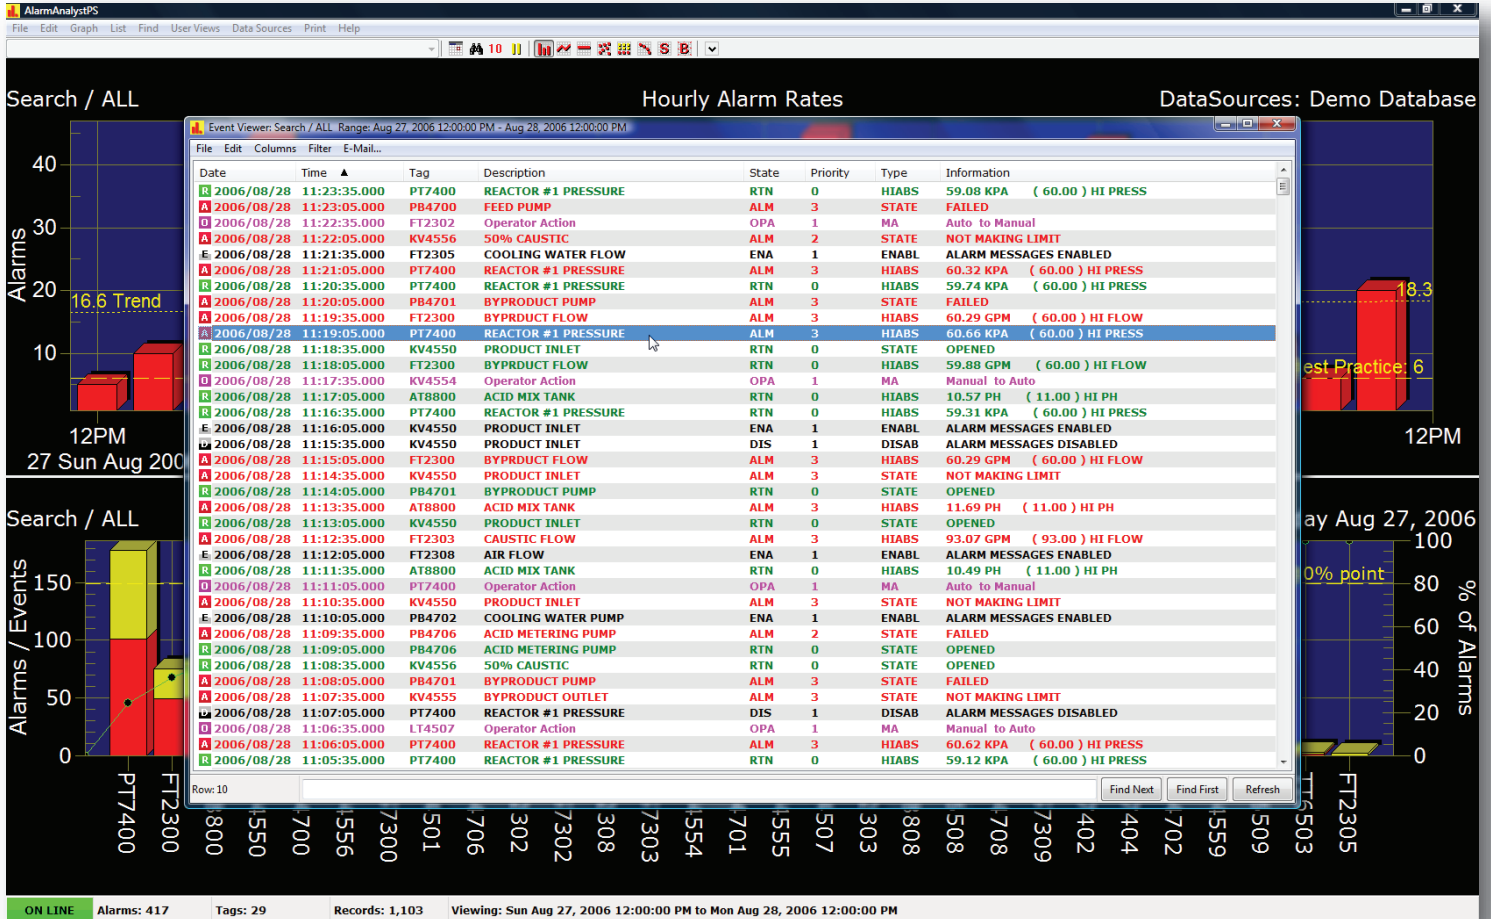

Advanced Alarm and Event Analysis

Maximize your plant's operations!

Alarm and Event Viewer Screen shot:

The new alarm and event viewer dynamically links to all charts; Pan, zoom and interact with the displays and instantly see the results in the viewer. Columns and sorting order can be customized for a stand alone display terminal or the contents easily exported and e-mailed.